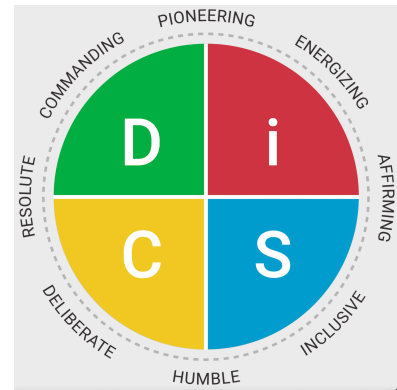

Different priority words around the circle for different profiles (on a page):

Workplace:

363 for Leaders:

Work of Leaders:

Management:

Productive Conflict:

Sales:

Agile EQ: