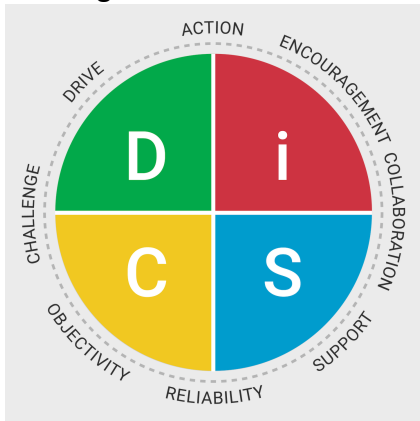

Different priority words around the circle for different profiles (on a page):

Workplace:

363 for Leaders:

Work of Leaders:

Management:

Productive Conflict:

Sales:

Agile EQ: