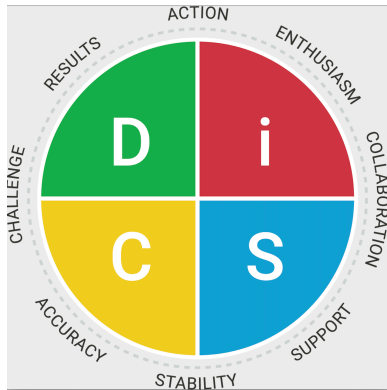

Different priority words around the circle for different profiles (on a page):

Workplace:

363 for Leaders:

Work of Leaders:

Management:

Productive Conflict:

Sales:

Agile EQ: