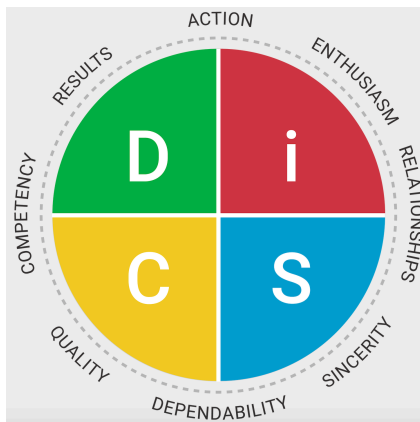

Different priority words around the circle for different profiles (on a page):

Workplace:

363 for Leaders:

Work of Leaders:

Management:

Productive Conflict:

Sales:

Agile EQ: