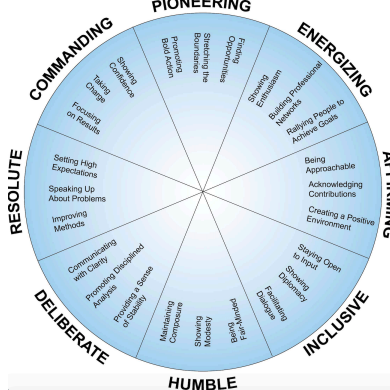

Different priority words around the circle for different profiles (on a page):

Workplace:

363 for Leaders:

Work of Leaders:

Management:

Productive Conflict:

Sales:

Agile EQ: