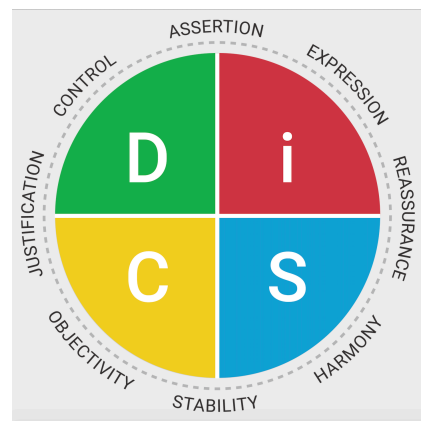

Different priority words around the circle for different profiles (on a page):

Workplace:

363 for Leaders:

Work of Leaders:

Management:

Productive Conflict:

Sales:

Agile EQ: